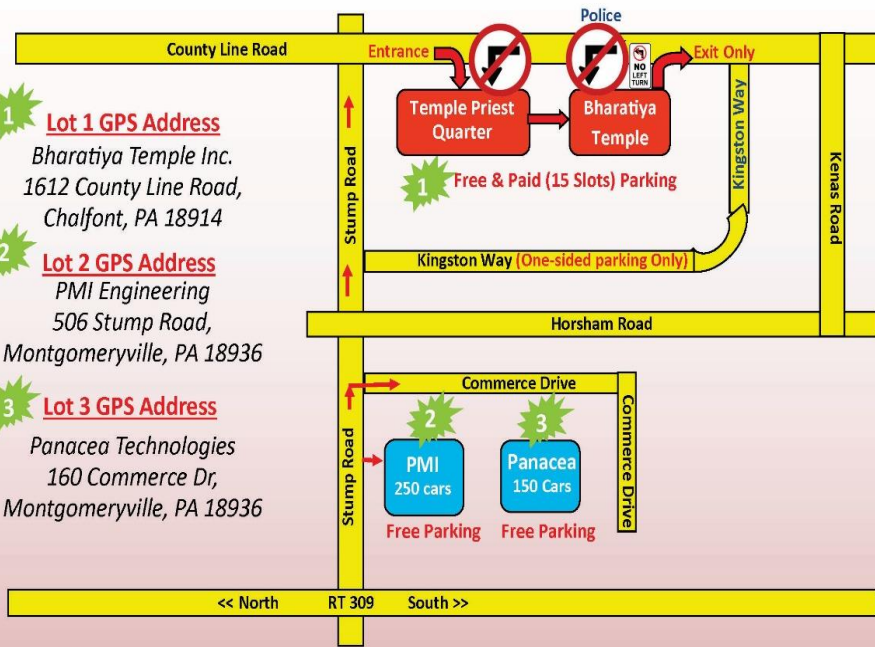

New Parking Arrangements 2017

Free Shuttle Service Between Temple & Lots on ALL Days
Text +1 (484)-800-1743
 For FREE Shuttle Pickup from PMI & Panacea Lots

Shuttles run EVERY DAY Every 10 Min During Rush Hours

Temple Entry only from Priest Quarters
Regular Temple Entrance CLOSED for Entry. Exit Only
No Left Turn from County Line Road into Temple
NO PARKING IN MONTGOMERY ELEMENTARY SCHOOL THIS YEAR

Parking Contact:
 Vilas Sodaye 267-815-7336, Chandra Raghuram 267-474-7342

Parking Information

Paid Parking

\$20 Gate Price, \$15 Advance Booking
 12-Days Parking Permit Only \$151

20 Premium Parking spots in Main Temple Complex
 These slots fill on 1st come 1st Serve Basis. Book early to avoid disappointment
 Advance Paid Parking Spot Booking opens from August 20th, 2017

Parking Rules

- ◆ Please respect Parking Volunteers, follow posted signs and comply with directions given by PGF volunteers to make this festival safe and enjoyable event.
- ◆ All vehicles parked in handicapped spots, must show appropriate permit on dashboard.
- ◆ NO PARKING along County Line Road (Both Sides Not Allowed). Police will tow your vehicles.
- ◆ No Smoking, No Alcoholic Beverages, No Non-Vegetarian food on temple premises.